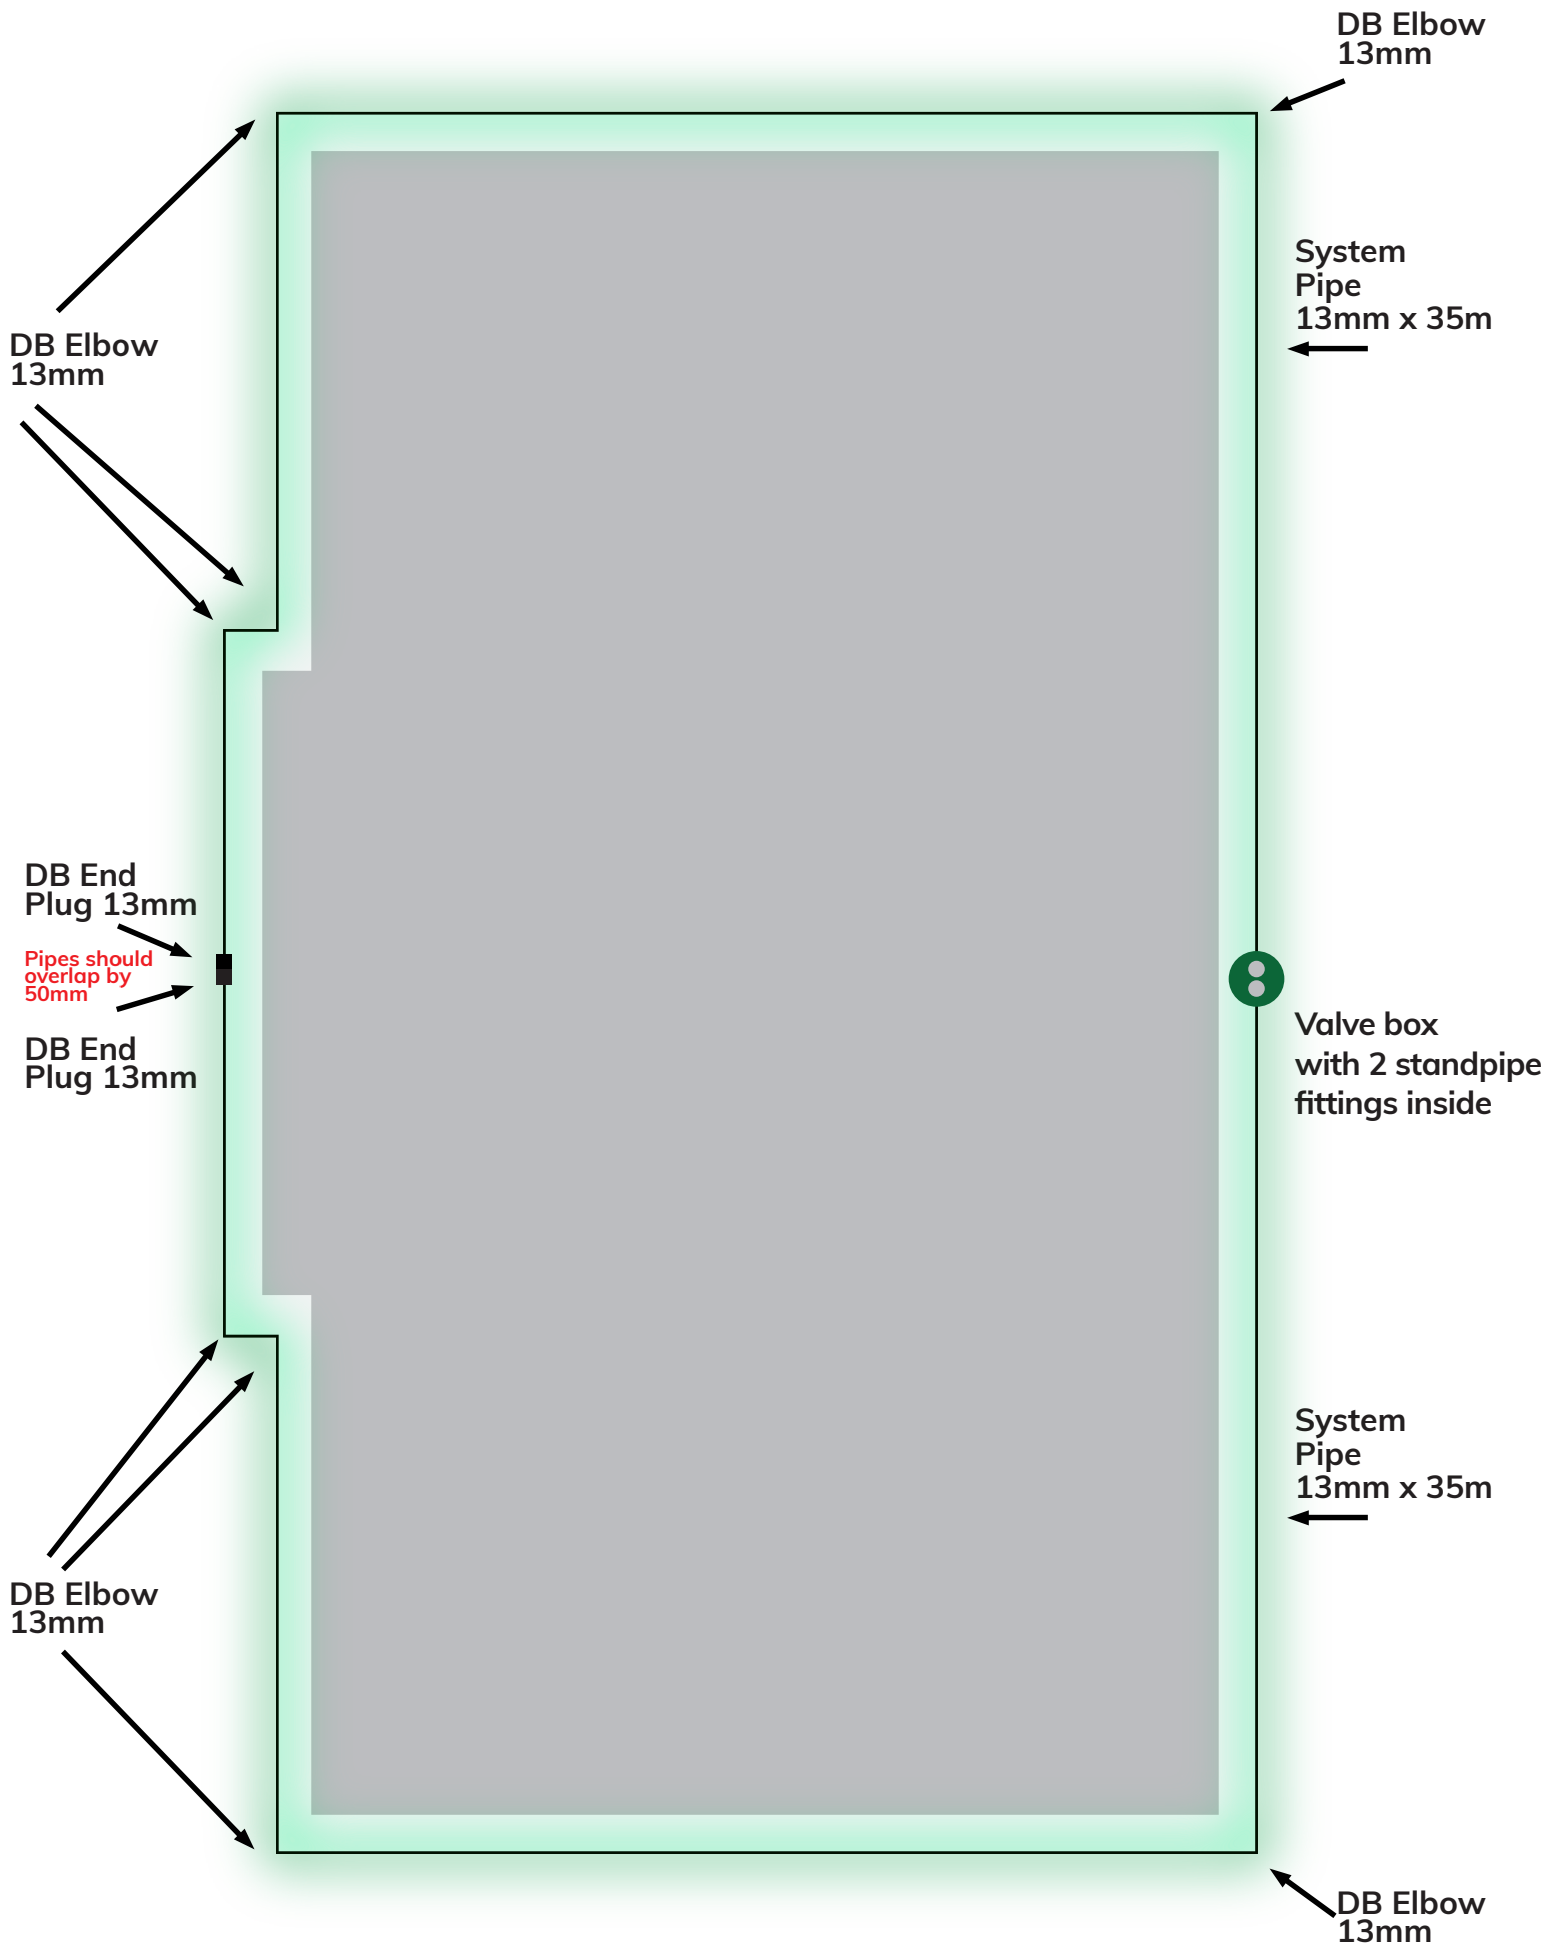

TERM-seal™ TERMITE-PRO Perimeter Retreatment System for Monolithic Slabs/Waffle Pod Slabs

 Hand-spray Treated Area

TERM-seal™ TERMITE-PRO Perimeter Retreatment System for internal and external perimeter combination

 Hand-spray Treated Area