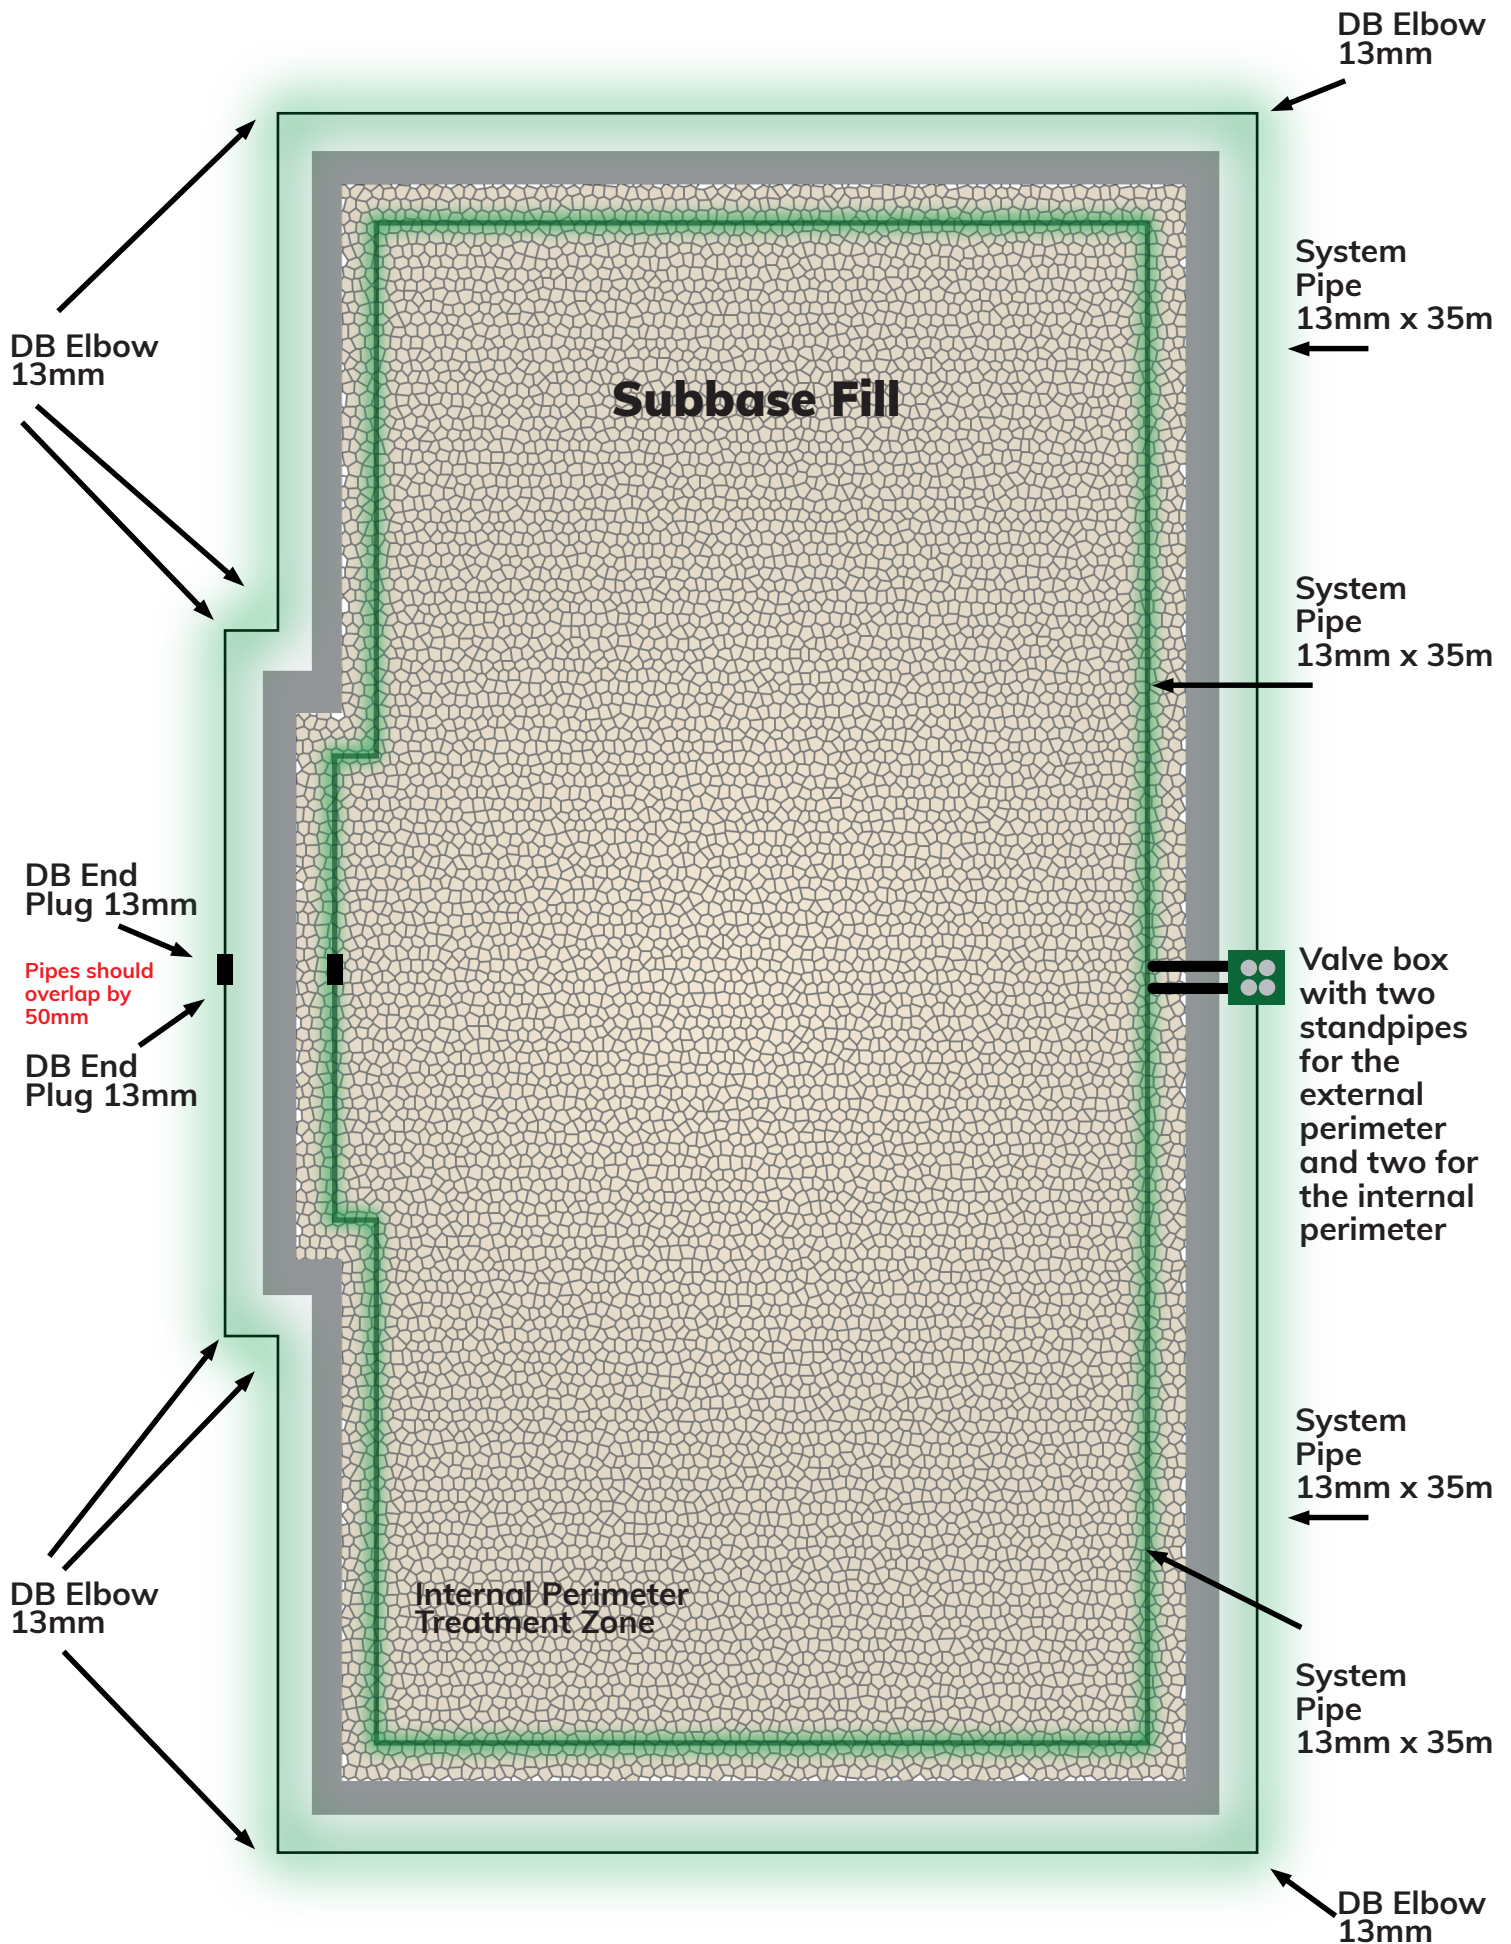

TERM-seal™ TERMITE-PRO Perimeter Retreatment System for Monolithic Slabs/Waffle Pod Slabs

 Hand-spray Treated Area

TERM-seal™ TERMITE-PRO Perimeter Retreatment System for internal and external perimeter combination

 Hand-spray Treated Area